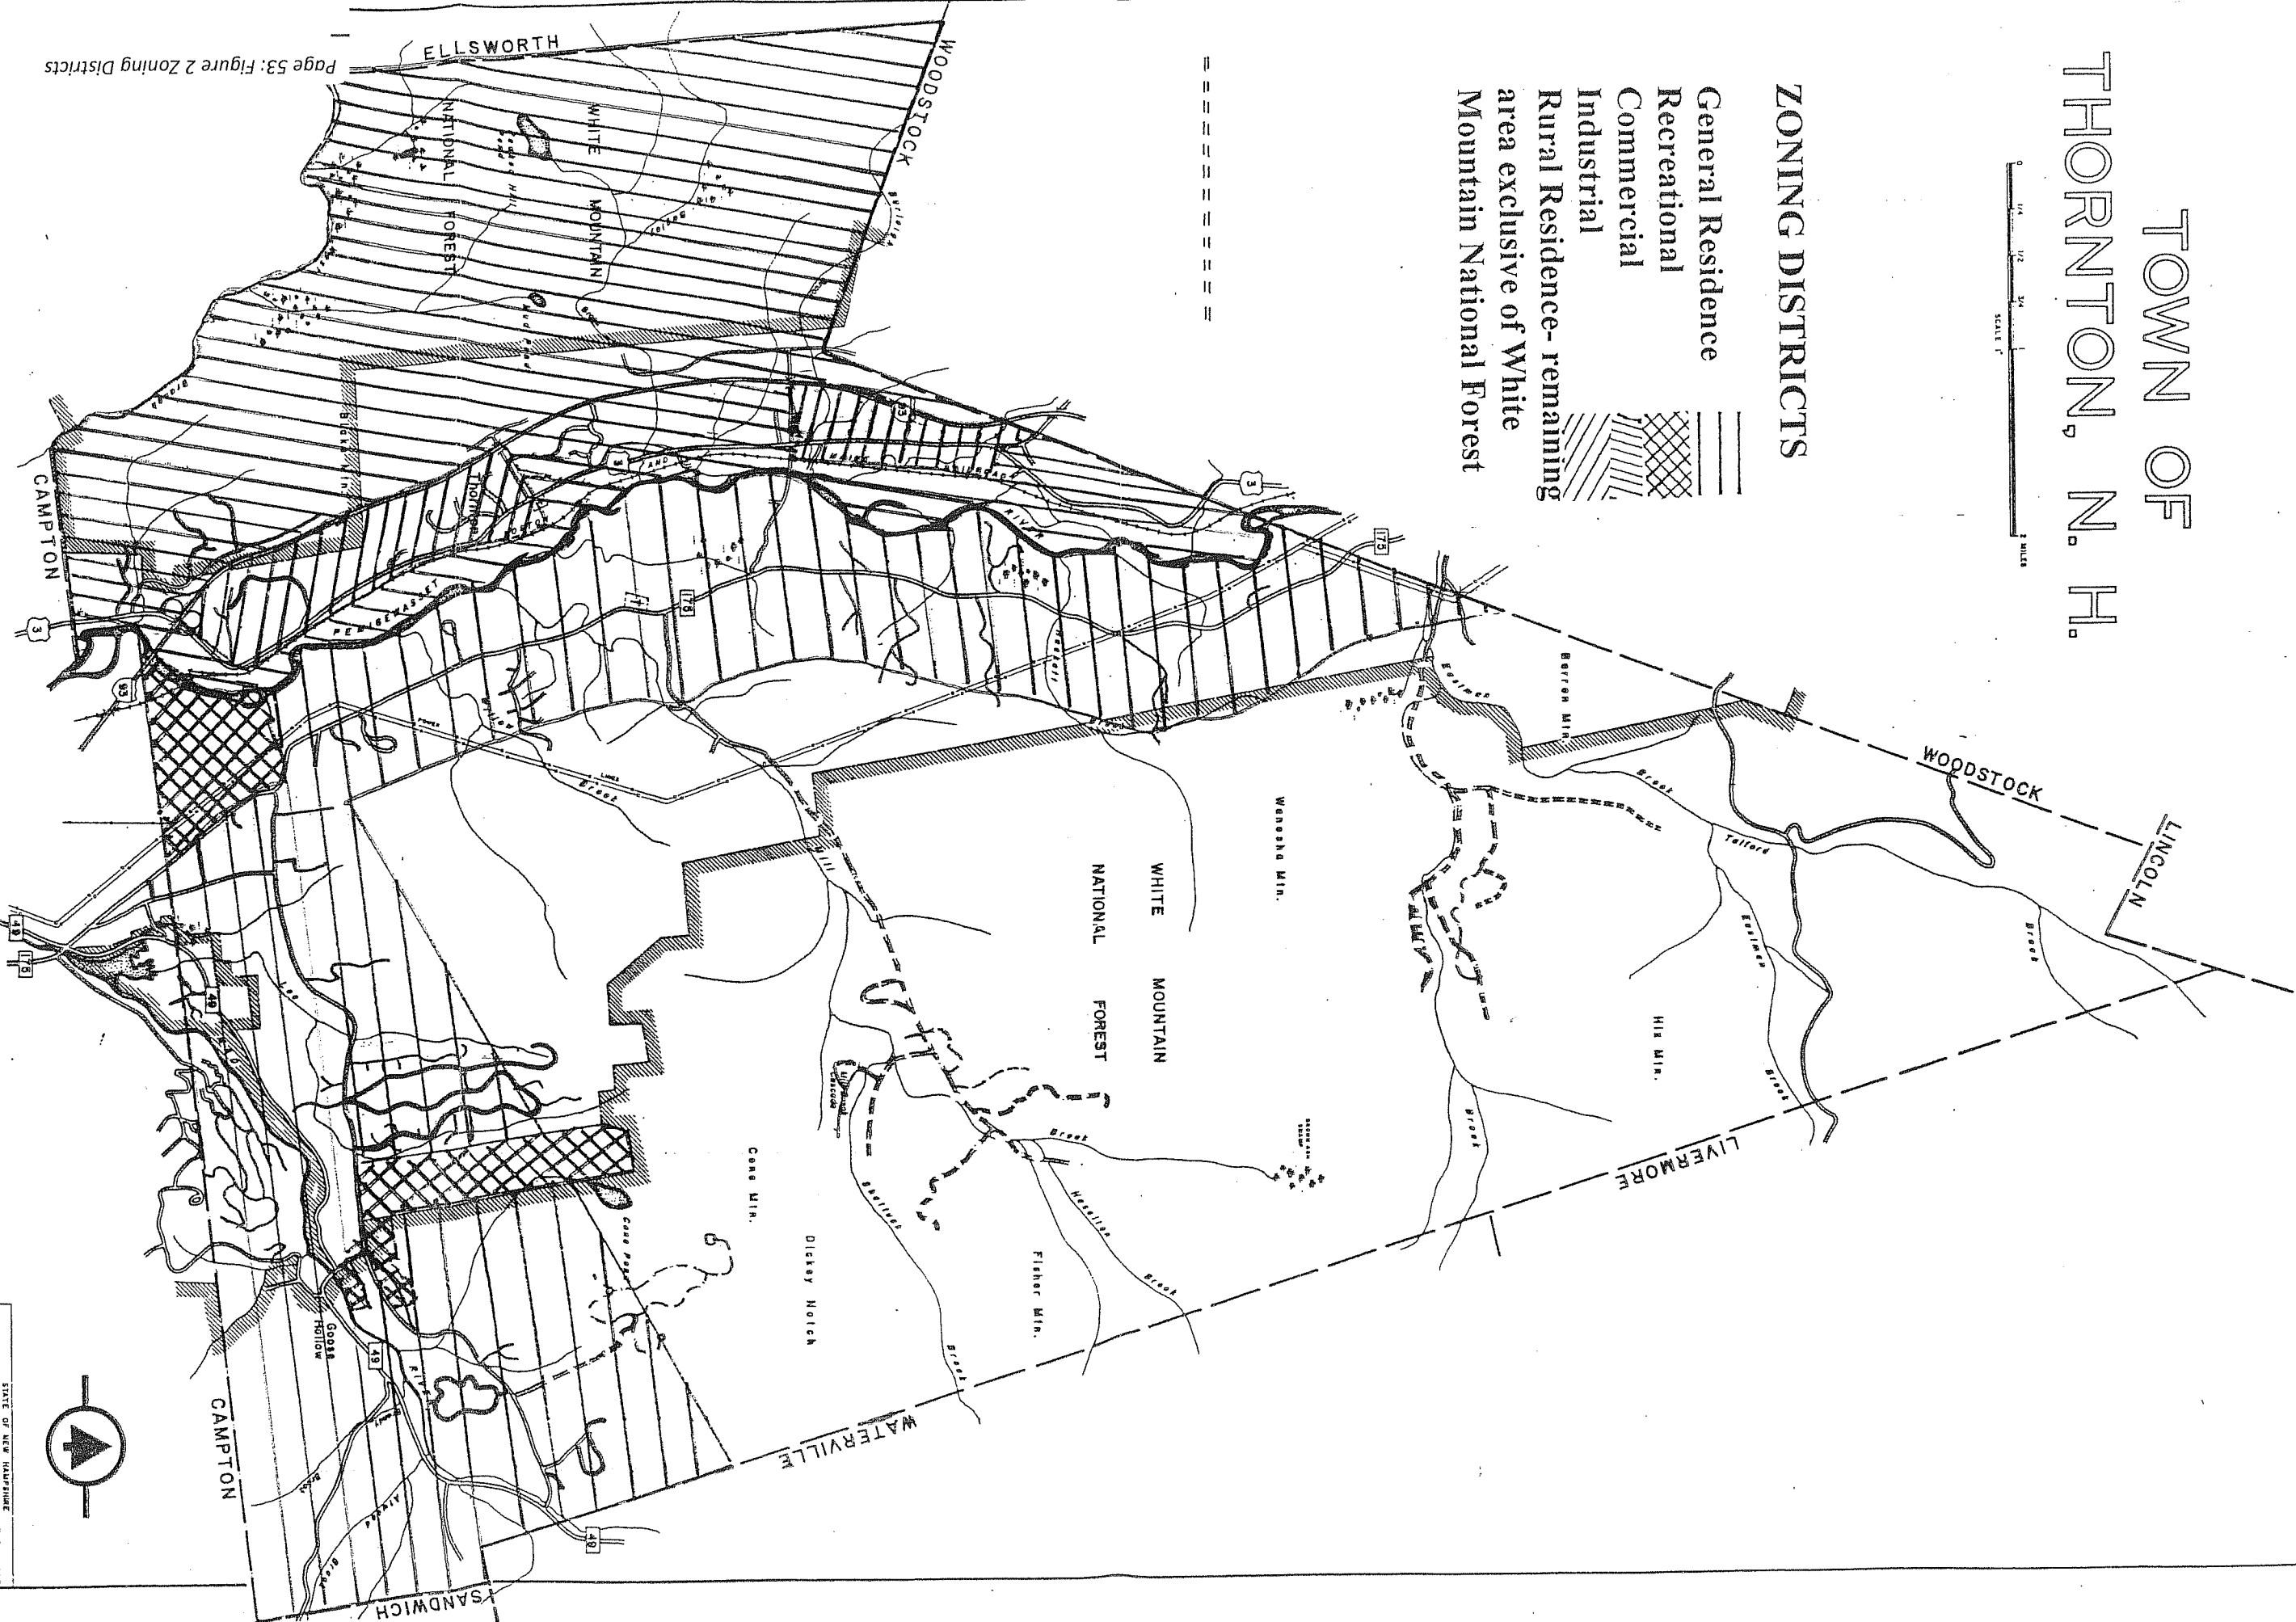

TOWN OF THORNTON, N. H.

- ### ZONING DISTRICTS
- General Residence
 - Recreational
 - Commercial
 - Industrial
 - Rural Residence - remaining
 - area exclusive of White Mountain National Forest

FIGURE 2

STATE OF NEW HAMPSHIRE
 DEPARTMENT OF RECREATION AND ECONOMIC DEVELOPMENT
 DIVISION OF LANDS AND FORESTRY
 2000
 Updated: Jaane Gilbert 10/17
 Updated: North County Council
 Updated: Gun Plan 1987
 10/17/87
 10/17/87